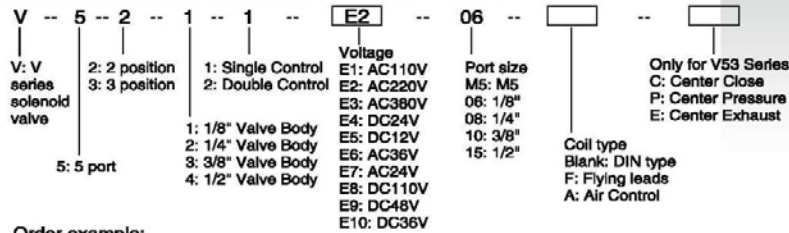

V Series Solenoid Valve (5/2, 5/3) & V Series Air Control Valve (5/2, 5/3)

How to Order?

**New**  
 Low power  
 High flowrate  
 High frequency  
 Long lifetime  
 5/2 way valve

型号:  
 CN1V251-06  
 CN2V251-08  
 CN3V251-10  
 CN4V251-15

Order example:

- \* V series, 5 port, 2 position, single control, 1/8" valve body, AC110V, 1/8" port size, DIN coil, Model: V5211E1-06
- \* V series, 5 port, 2 position, double control, 1/8" valve body, AC220V, 1/8" port size, flying Leads coil, Model: V5212E2-06F
- \* V series, 5 port, 3 position, double control, 1/8" valve body, DC24V, 1/8" port size, DIN coil, center close, Model: V5312E4-06C

5 Port 2 Position Valve

<p>Model: V5211-M5 V5211-06</p> 	<p>Model: V5221-08 V5221-08 V5231-10</p> 	<p>Model: V5241-10 V5241-15</p> 	<p>Model: V5212-M5 V5212-06</p> 
<p>Model: V5222-06 V5222-08 V5232-10</p> 	<p>Model: V5242-10 V5242-15</p> 	<p>Model: V5211-M5A V5211-06A V5221-08A V5231-08A V5231-10A</p> 	<p>Model: V5241-10A V5241-15A</p> 
<p>Model: V5212-M5A V5212-06A V5222-06A V5222-08A V5232-08A V5232-10A</p> 	<p>Model: V5242-10A V5242-15A</p> 		

5 Port 3 Position Valve

<p>Model: V5312-M5AC V5312-06AC V5312-M5AP V5312-06AP V5312-M5AE V5312-06AE</p> 	<p>Model: V5312-M5C V5312-06C V5312-M5P V5312-06P V5312-M5E V5312-06E</p> 	<p>Model: V5322-06C V5322-06E V5322-08C V5322-08E V5332-08C V5332-08E V5332-10C V5332-10E V5322-06P V5322-08P V5322-08P V5332-10P</p> 	<p>Model: V5342-10C V5342-10P V5342-10E V5342-15C V5342-15P V5342-15E</p> 
<p>Model: V5322-08AC V5322-08AP V5322-08AE V5332-08AC V5332-08AP V5332-08AE V5332-10AC V5332-10AP V5332-10AE</p> 	<p>Model: V5342-10AC V5342-10AP V5342-10AE V5342-15AC V5342-15AP V5342-15AE</p> 	<p>Manifold        V521-NF(N=1,2,3.....14)        V522-NF(N=1,2,3.....14)        V523-NF(N=1,2,3.....14)        V524-NF(N=1,2,3.....14)</p> 	